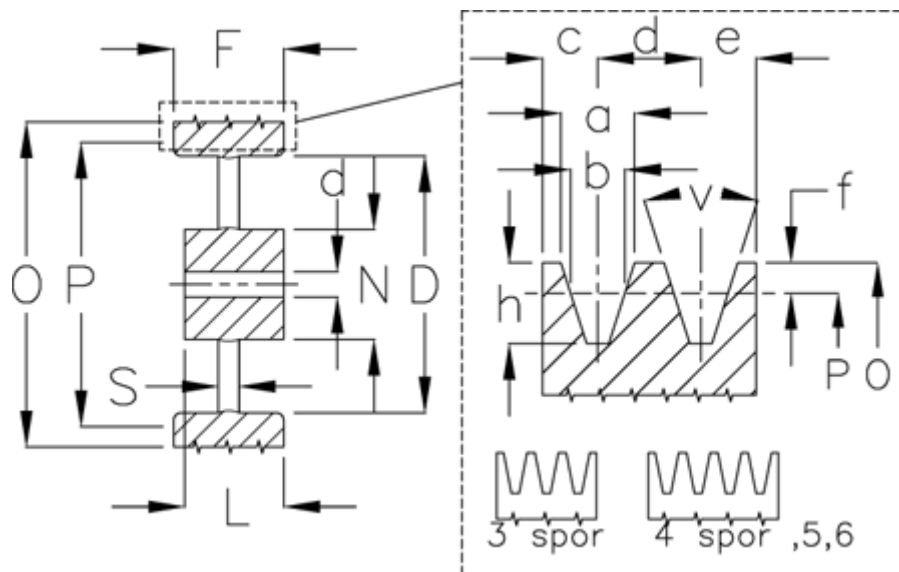

Article number: 60410240006

Description: V-belt pulley, no bore C 400/6

Measures

| | | | |
|----------------|---------|------|------|
| D | = 343 | S | = 30 |
| d | = 25 | Type | = C |
| F | = 161.5 | | |
| L | = 100 | | |
| N | = 120 | | |
| Number of ribs | = 6 | | |
| O | = 409.6 | | |
| P | = 400 | | |